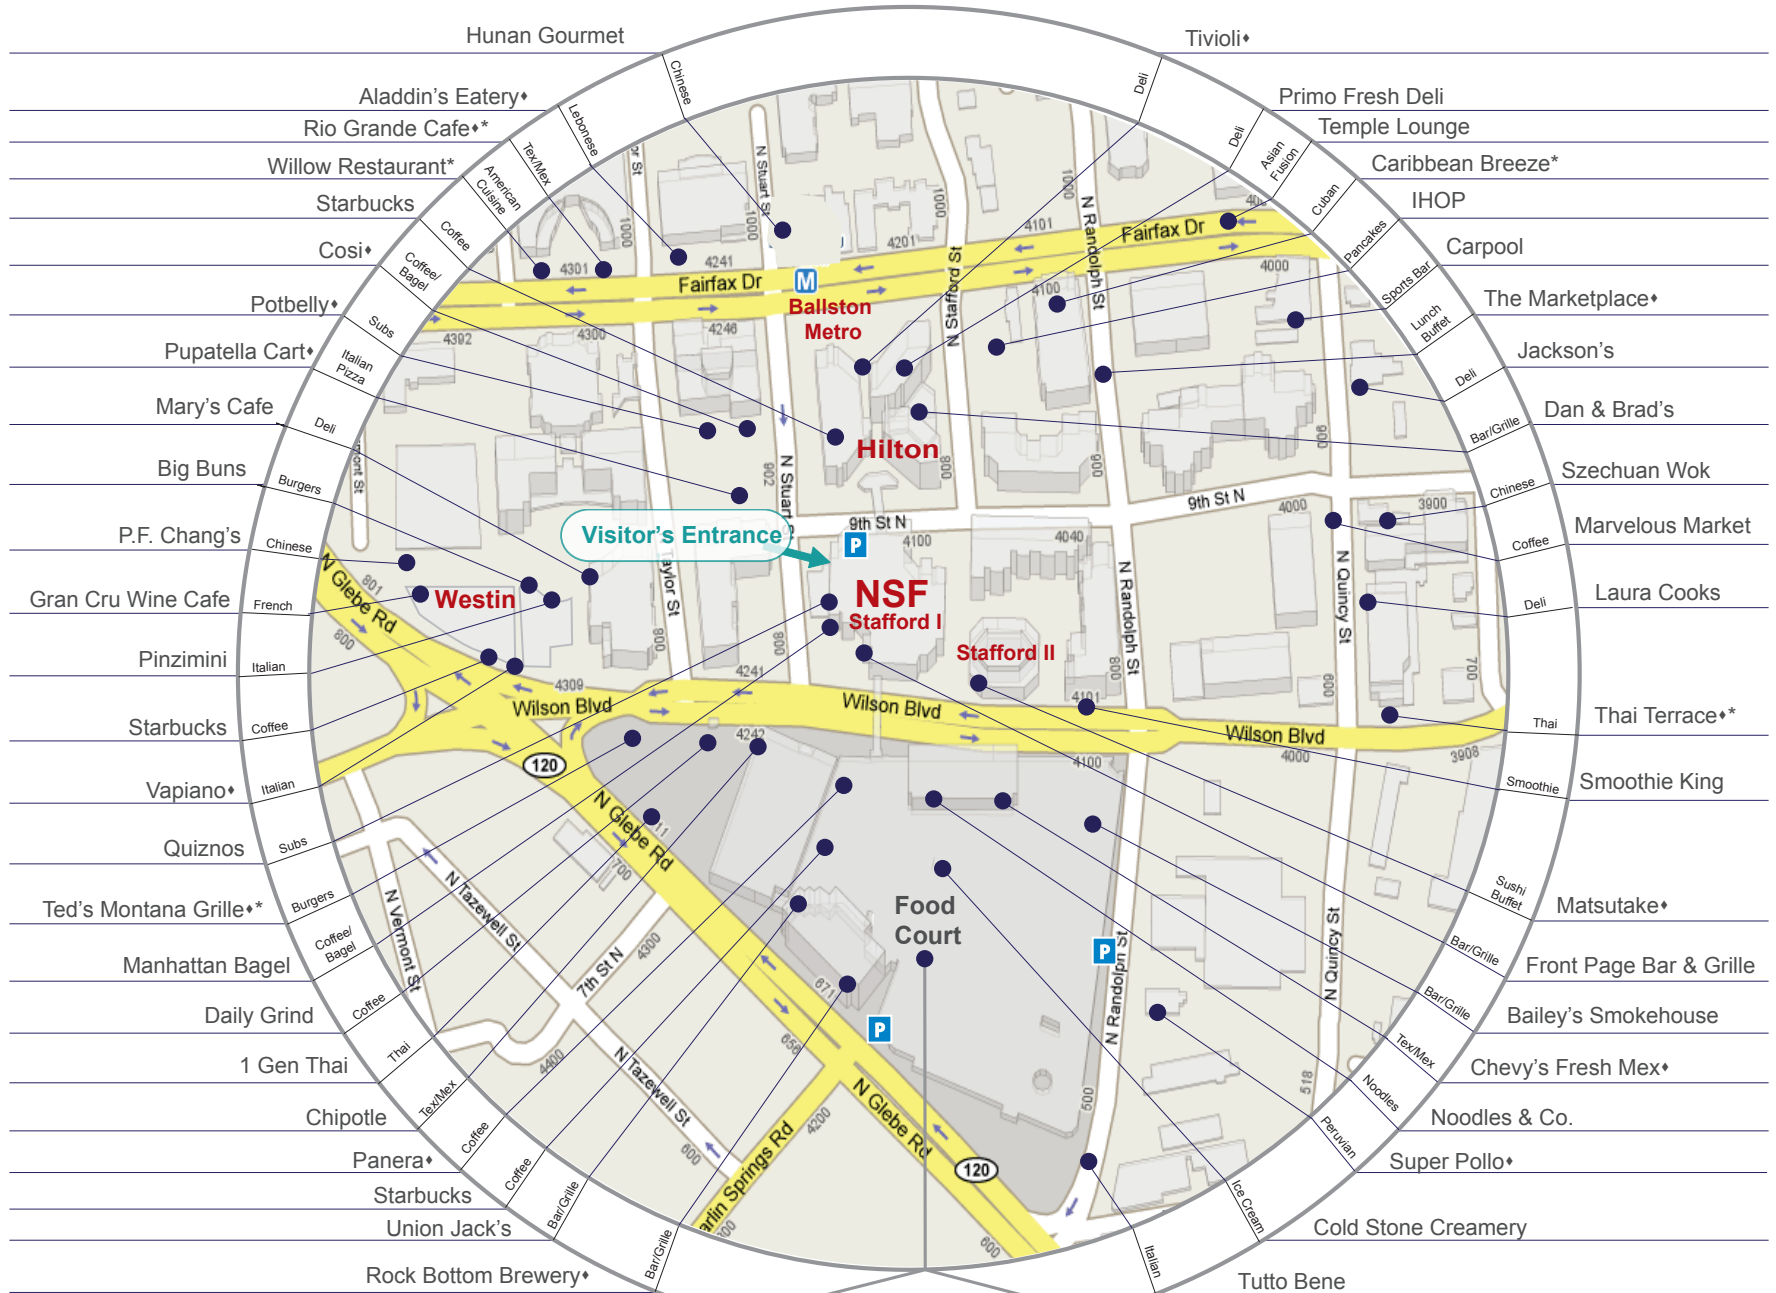

NSF Area Restaurant Map

- | | | | |
|-----------------|-------------|--------------|---------------|
| Arby's | Chik-fil-A | Kabuki Sushi | Subway |
| Bloom's Grill | Fabian's | Manchu Wok | Texas BBQ |
| Blue River Cafe | I Love Thai | McDonalds | Yenis Dim Sum |
| Charley's Subs | Juice Zone | Sbarro | |

P = Parking
 ♦ Recommended for Lunch
 * Recommended for Dinner